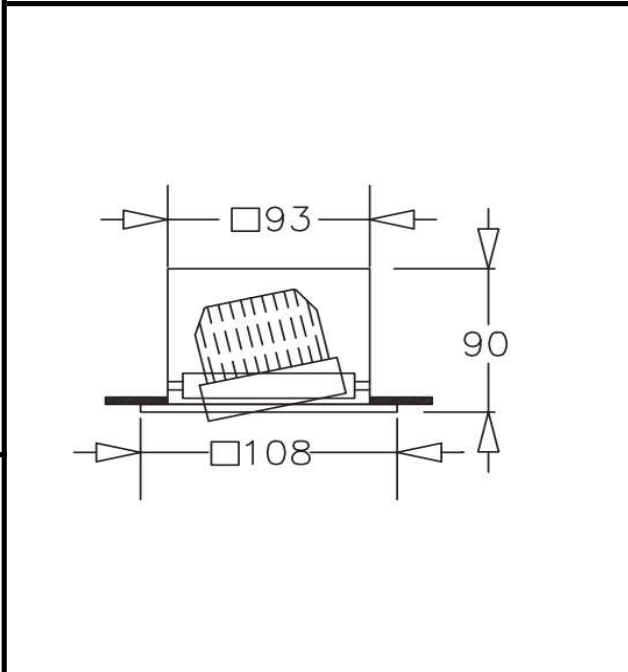

Sovitron Interior Pvt.Ltd.

Model Name	Element Single Head / DLTEESHDR1-12
Description	Downlighter

Technical description	Image
-----------------------	-------

Dimension	Outer Dia=108mm Cutout Dia=93mm H=90mm
Frame	Aluminium die-cast
Color Tempertaure	4000K
Power	12W
Total Luminous Flux	1080 lm
Efficacy	90 lm/W
IP rating	50
Color Rendering	≥80
Mounting	Recessed
Beam angle	15°/24°/38°
Diffuser/Lens	Lens
Dimming	NON-Dimmable
Operating Voltage	220-240 VAC
Standard Lifetime	L70 minimum at 50,000 burning hours

Remarks:-

Dimension diagram

Address: Plot #7 Saroorpur-Nangla Industrial Area,Ballabgharh-Sohna Road,Faridabad-121005
Email: info@sovitron.com